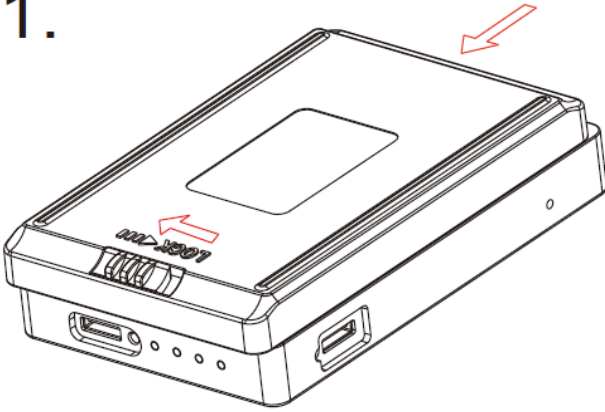

2MP FHD 1080P Digital Handbag Design Camera and Portable WiFi(P2P) DVR

Model: GL-H03

[WiFi DVR Description]

| | | |
|------------------------|-------------------------------|----------------------|
| 1) Battery Pack | 6) Orange LED - WiFi | 11) TF slot |
| 2) Battery Lock Switch | 7) Blue LED - Power | 12) DC 5V2A in Jack |
| 3) Controller | 8) Camera in Port | 13) Reset key |
| 4) Green LED - Charge | 9) Power/WiFi on & off Button | 14) USB Port |
| 5) Red LED - Rec | 10) REC on/off Button | 15) WiFi Default key |

[Install and Remove Battery]

1.

2.

[Battery Charging]

- **Solid green LED** - the device is charging.
- **Green LED goes off** - the device is fully charged.

[Connect the wired controller to the DVR]

- **Solid Green LED** on Controller - the controller is connected.
- **Solid Red LED** on Controller - the device is recording.

[Digital Handbag Camera Description]

- 1) lens
- 2) Mic
- 3) Special Micro USB

[Connecting Handbag camera to WiFi DVR]

[Operation]

Power ON: Press **Power/WiFi** 3 seconds (**Blue LED**), Wait 40-60 seconds to enter standby.