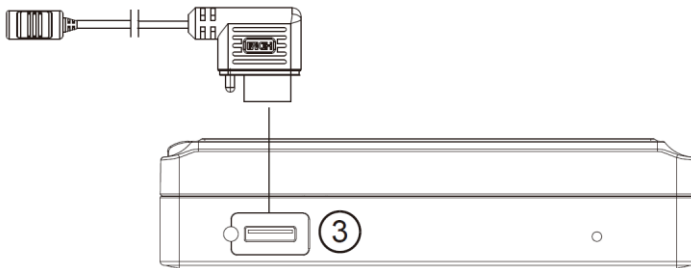

2MP FHD 1080P Digital Handbag Design Camera and Portable WiFi(P2P) DVR

Model: GL-H03

[WiFi DVR Description]

| | | |
|------------------------|-------------------------------|----------------------|
| 1) Battery Pack | 6) Orange LED - WiFi | 11) TF slot |
| 2) Battery Lock Switch | 7) Blue LED - Power | 12) DC 5V2A in Jack |
| 3) Controller | 8) Camera in Port | 13) Reset key |
| 4) Green LED - Charge | 9) Power/WiFi on & off Button | 14) USB Port |
| 5) Red LED - Rec | 10) REC on/off Button | 15) WiFi Default key |

[Install and Remove Battery]

1.

2.

[Battery Charging]

- **Solid green LED** - the device is charging.
- **Green LED goes off** - the device is fully charged.

[Connect the wired controller to the DVR]

- **Solid Green LED** on Controller - the controller is connected.
- **Solid Red LED** on Controller - the device is recording.