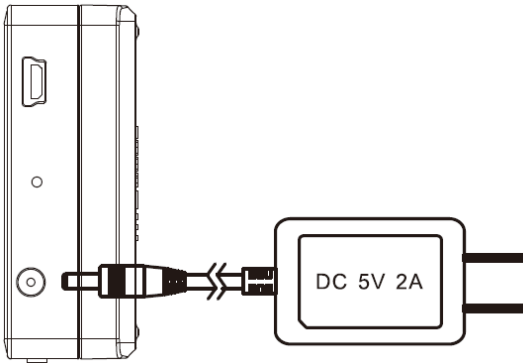

2MP FHD 1080P Digital Handbag Design Camera and Portable WiFi(P2P) DVR

Model: GL-H03

[WiFi DVR Description]

| | | |
|------------------------|-------------------------------|----------------------|
| 1) Battery Pack | 6) Orange LED - WiFi | 11) TF slot |
| 2) Battery Lock Switch | 7) Blue LED - Power | 12) DC 5V2A in Jack |
| 3) Controller | 8) Camera in Port | 13) Reset key |
| 4) Green LED - Charge | 9) Power/WiFi on & off Button | 14) USB Port |
| 5) Red LED - Rec | 10) REC on/off Button | 15) WiFi Default key |

[Install and Remove Battery]

1.

2.

[Battery Charging]

- **Solid green LED** - the device is charging.
- **Green LED goes off** - the device is fully charged.

[Connect the wired controller to the DVR]

- **Solid Green LED** on Controller - the controller is connected.
- **Solid Red LED** on Controller - the device is recording.

[Digital Handbag Camera Description]

- 1) lens
- 2) Mic
- 3) Special Micro USB

[Connecting Handbag camera to WiFi DVR]

[Operation]

Power ON: Press **Power/WiFi** 3 seconds (**Blue LED**), Wait 40-60 seconds to enter standby.