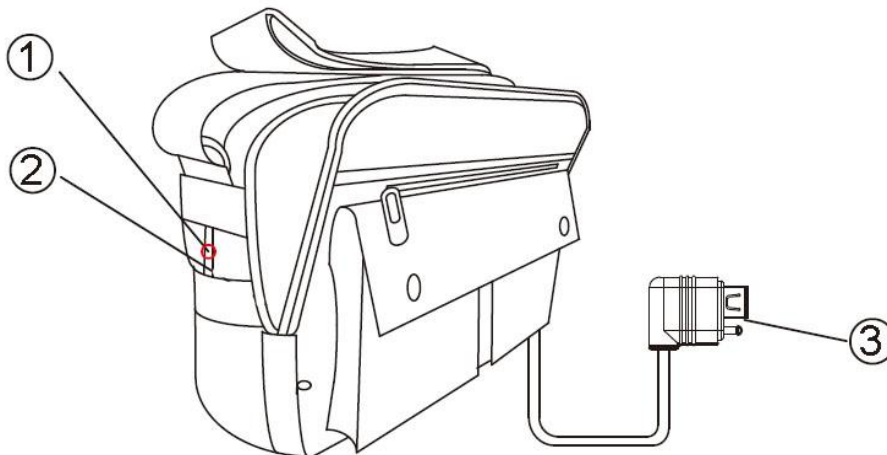

[Digital Handbag Camera Description]

1) lens
2) Mic
3) Special Micro USB