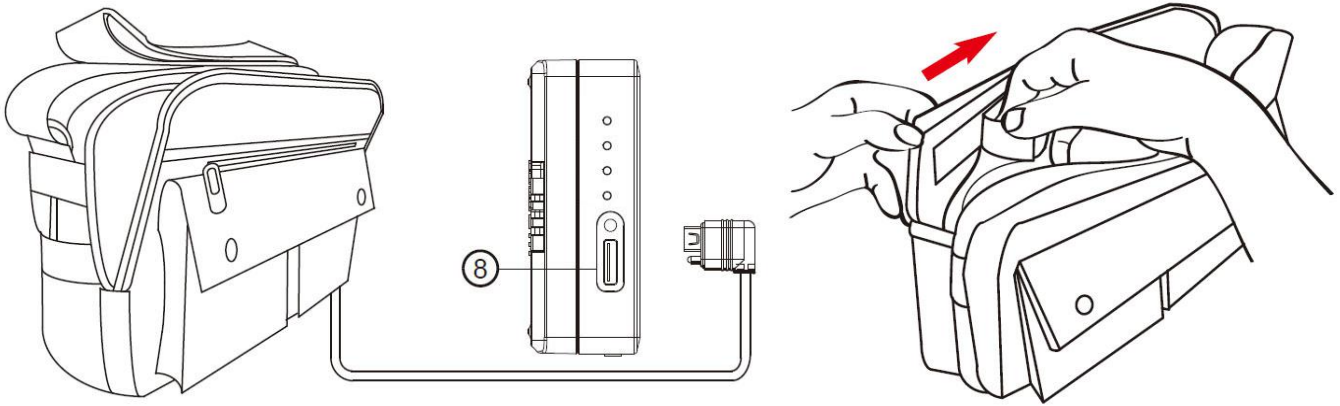

2MP FHD 1080P Digital Handbag Design Camera and Portable WiFi(P2P) DVR

Model: GL-H03

[WiFi DVR Description]

| | | |
|------------------------|-------------------------------|----------------------|
| 1) Battery Pack | 6) Orange LED - WiFi | 11) TF slot |
| 2) Battery Lock Switch | 7) Blue LED - Power | 12) DC 5V2A in Jack |
| 3) Controller | 8) Camera in Port | 13) Reset key |
| 4) Green LED - Charge | 9) Power/WiFi on & off Button | 14) USB Port |
| 5) Red LED - Rec | 10) REC on/off Button | 15) WiFi Default key |

[Install and Remove Battery]

1.

2.

[Battery Charging]

- **Solid green LED** - the device is charging.
- **Green LED goes off** - the device is fully charged.

[Connect the wired controller to the DVR]

- **Solid Green LED** on Controller - the controller is connected.
- **Solid Red LED** on Controller - the device is recording.

[Digital Handbag Camera Description]

- 1) lens
- 2) Mic
- 3) Special Micro USB

[Connecting Handbag camera to WiFi DVR]

[Operation]

Power ON: Press **Power/WiFi** 3 seconds (**Blue LED**), Wait 40-60 seconds to enter standby.