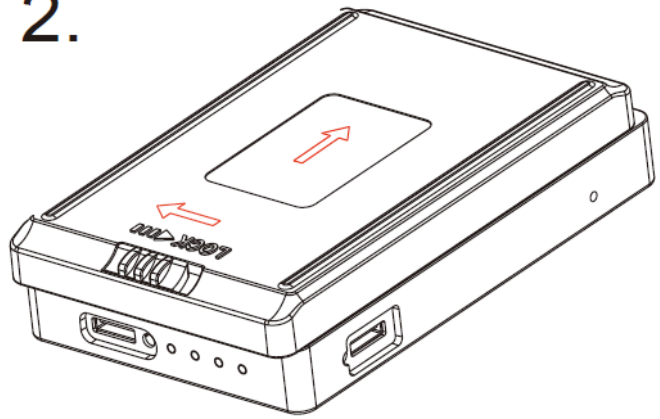

2MP FHD 1080P Digital Handbag Design Camera and Portable WiFi(P2P) DVR

Model: GL-H03

[WiFi DVR Description]

| | | |
|------------------------|-------------------------------|----------------------|
| 1) Battery Pack | 6) Orange LED - WiFi | 11) TF slot |
| 2) Battery Lock Switch | 7) Blue LED - Power | 12) DC 5V2A in Jack |
| 3) Controller | 8) Camera in Port | 13) Reset key |
| 4) Green LED - Charge | 9) Power/WiFi on & off Button | 14) USB Port |
| 5) Red LED - Rec | 10) REC on/off Button | 15) WiFi Default key |

[Install and Remove Battery]

1.

2.

[Battery Charging]

- **Solid green LED** - the device is charging.
- **Green LED goes off** - the device is fully charged.

[Connect the wired controller to the DVR]

- **Solid Green LED** on Controller - the controller is connected.
- **Solid Red LED** on Controller - the device is recording.

[Digital Handbag Camera Description]

- 1) lens
- 2) Mic
- 3) Special Micro USB

[Connecting Handbag camera to WiFi DVR]

[Operation]

Power ON: Press **Power/WiFi** 3 seconds (**Blue LED**), Wait 40-60 seconds to enter standby.